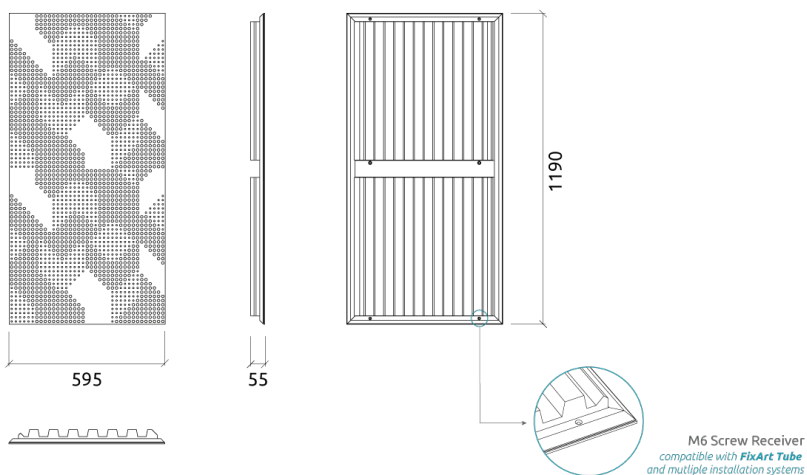

Performance

Features

Type: Absorber

Absorption Range: 315 Hz to 3150 Hz

Acoustic Class: C | (aw) = 0,7

Available fire rates:
FG | Furniture Grade

Materials:
- Natural wood veneer ! Lacquered HMDF
- Marine grade plywood structural frame
- Calibrated cell acoustic foam

Four M6 Screw Thread receiver included on each panel.

Technical Information

Dimensions:

FG - LW | 595x1190x55mm | 3.8 Kg
FG - NW | 595x1190x55mm | 3.7 Kg

Flat reflective surfaces are known to cause interfering reflections and excessive echo, which can impose restrictions on the functionality of your home cinema or hi-fi room. In order to address your specific needs, Artnovion developed the Komodo W Absorber, a decorative and innovative wooden panel with an acoustically optimised perforation pattern that eliminates sound radiation effects, offering reflection and reverberation control.