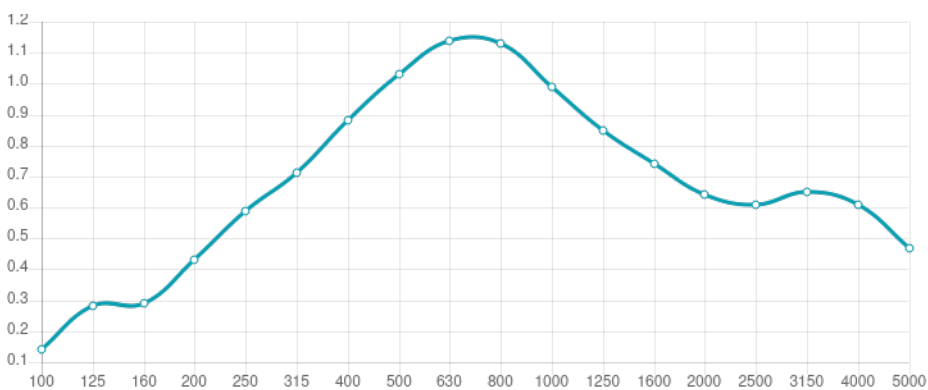

Performance

Features

Type: Absorber

Absorption Range: 315 Hz to 3150 Hz

Acoustic Class: C | (aw) = 0,7

Available fire rates:
FG | Furniture Grade

Materials:
- Natural wood veneer ! Lacquered HMDF
- Marine grade plywood structural frame
- Calibrated cell acoustic foam